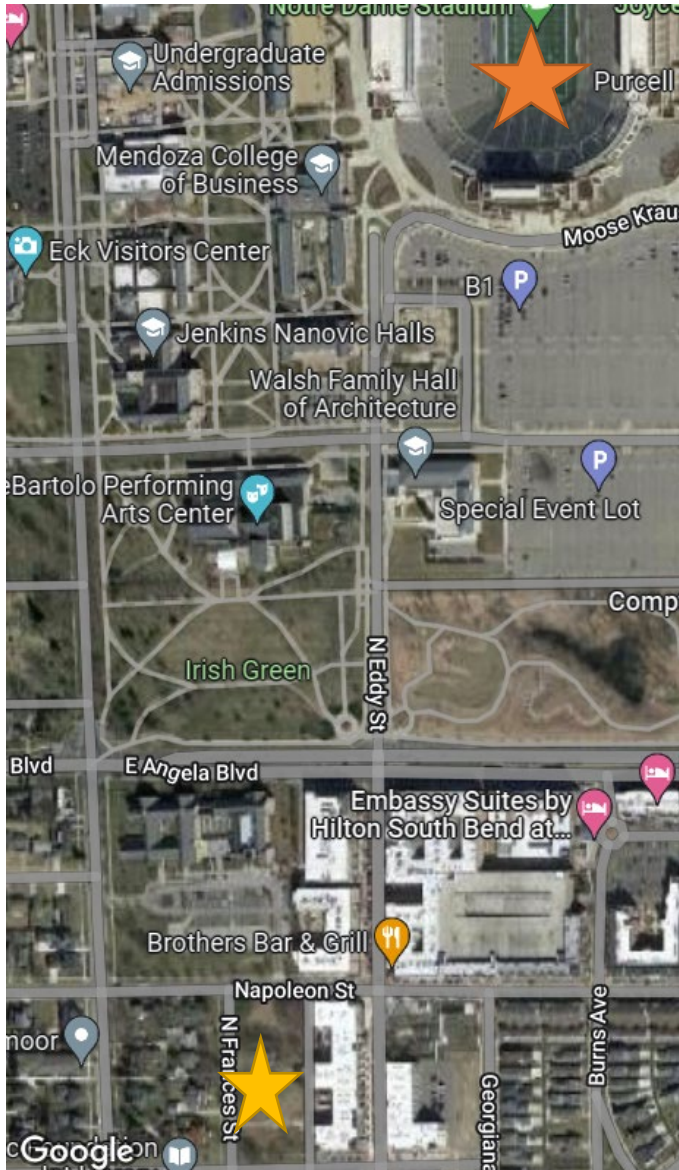

Pregame Map

Cal at Notre Dame Game Day Map

★ Official Cal Athletics Pregame - 1122 N. Frances Street

★ Notre Dame Stadium

Post Game Stadium to Shuttle Map

After the game, exit Gate D (Lou Holtz) or Gate B (Ara Parseghian). Head west towards McKenna Hall where post-game campus shuttles will load (across the street from Morris Inn). Shuttle will take you to bus parking at St. Mary's College. See map on back

█ Post-Game Campus Shuttle

Please be aware that there could be a waiting period as the shuttles accommodate the mass exit of all guests at the end of the game.

Post Game Shuttle to Parking Map

Bus parking will be located directly across Brother Andre Drive where shuttle will drop off.

 Shuttle drop off

 Bus Parking Lot

Look for SET Staff wearing yellow vests and holding Cal Fan Travel signs guide you to the post-game shuttle and bus parking