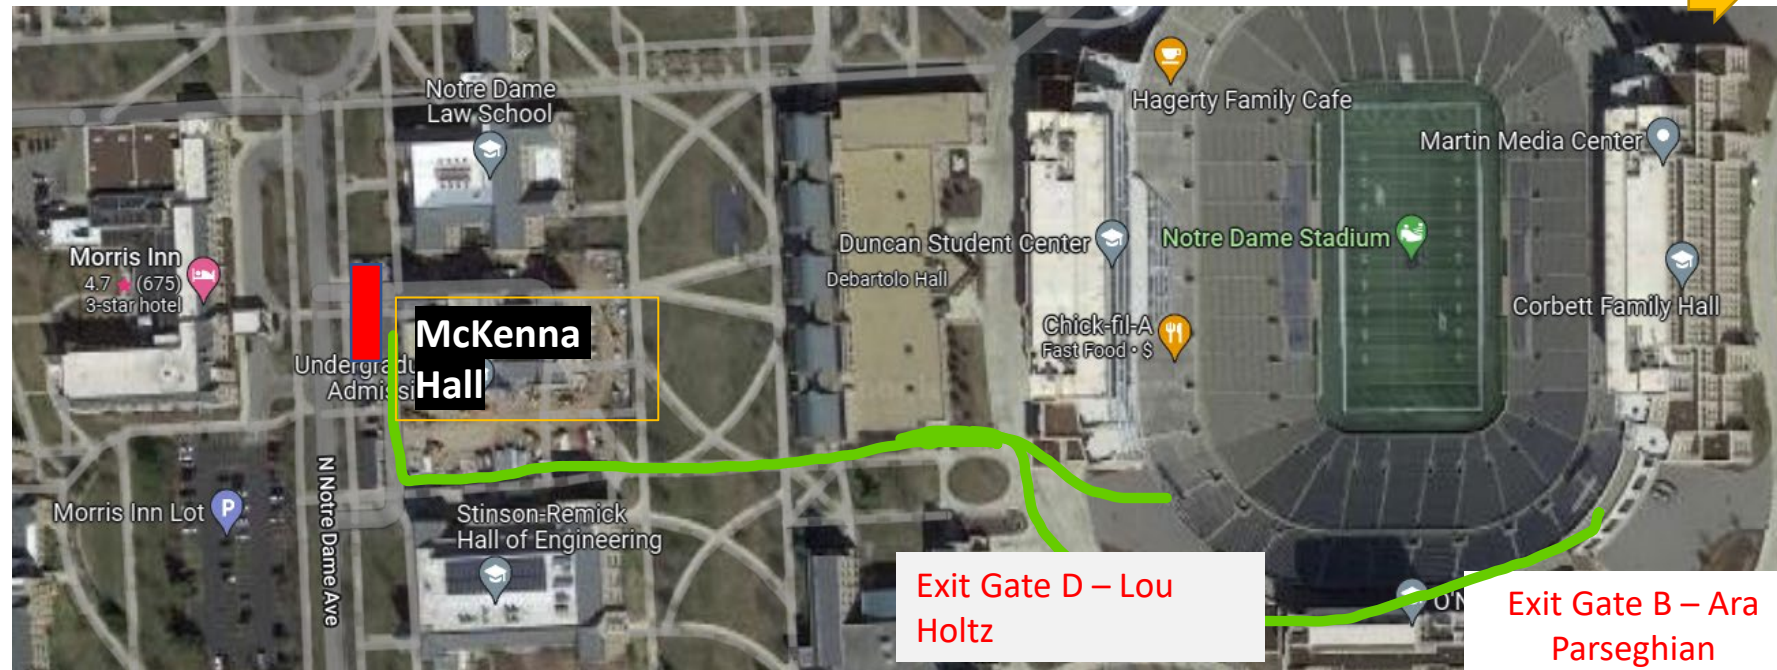

Pregame Map

Cal at Notre Dame Game Day Map

★ Official Cal Athletics Pregame - 1122 N. Frances Street

★ Notre Dame Stadium

Post Game Stadium to Shuttle Map

After the game, exit Gate D (Lou Holtz) or Gate B (Ara Parseghian). Head west towards McKenna Hall where post-game campus shuttles will load (across the street from Morris Inn). Shuttle will take you to bus parking at St. Mary's College. See map on back

█ Post-Game Campus Shuttle

Please be aware that there could be a waiting period as the shuttles accommodate the mass exit of all guests at the end of the game.

Post Game Shuttle to Parking Map

Bus parking will be located directly across Brother Andre Drive where shuttle will drop off.

 Shuttle drop off

 Bus Parking Lot

Look for SET Staff wearing yellow vests and holding Cal Fan Travel signs guide you to the post-game shuttle and bus parking